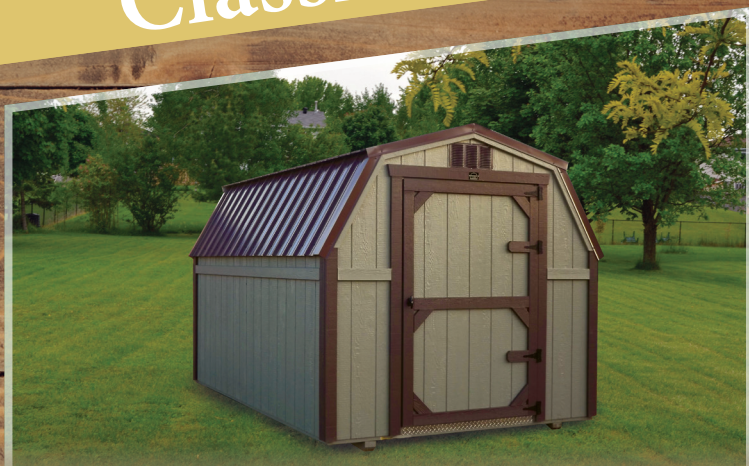

Classic Frontier

STANDARD OPTIONS

(1) 48" Single Barn Door
(8' wide)

(1) 72" Double Barn Door
(10', 12', or 14' wide)

(2) Standard Rectangle Vents

(1) 24"x27" Window

Architectural Shingles or
Metal Roof

4'4" High Walls

24" On-Center Pressure
Treated Floor Joists

3/4" Flooring

24" On-Center Walls/Roof

Sealed with Exterior Grade
Stain or Paint

7/16" Roof Sheathing

Ask your dealer about our
**LIMITED LIFETIME
 WARRANTY** that comes
 standard on all our buildings

Size (ft)	Cash Price	Size (ft)	Cash Price
8x8	\$2,354.00	12x24	\$5,954.00
8x10	2,594.00	12x28	6,954.00
8x12	2,894.00	12x32	8,154.00
8x16	3,254.00	12x36	8,354.00
10x10	3,154.00	14x16	5,954.00
10x12	3,994.00	14x20	6,754.00
10x16	3,954.00	14x24	7,554.00
10x20	4,654.00	14x28	8,154.00
12x12	3,954.00	14x32	9,154.00
12x16	4,654.00	14x36	10,154.00
12x20	5,154.00	14x40	11,154.00